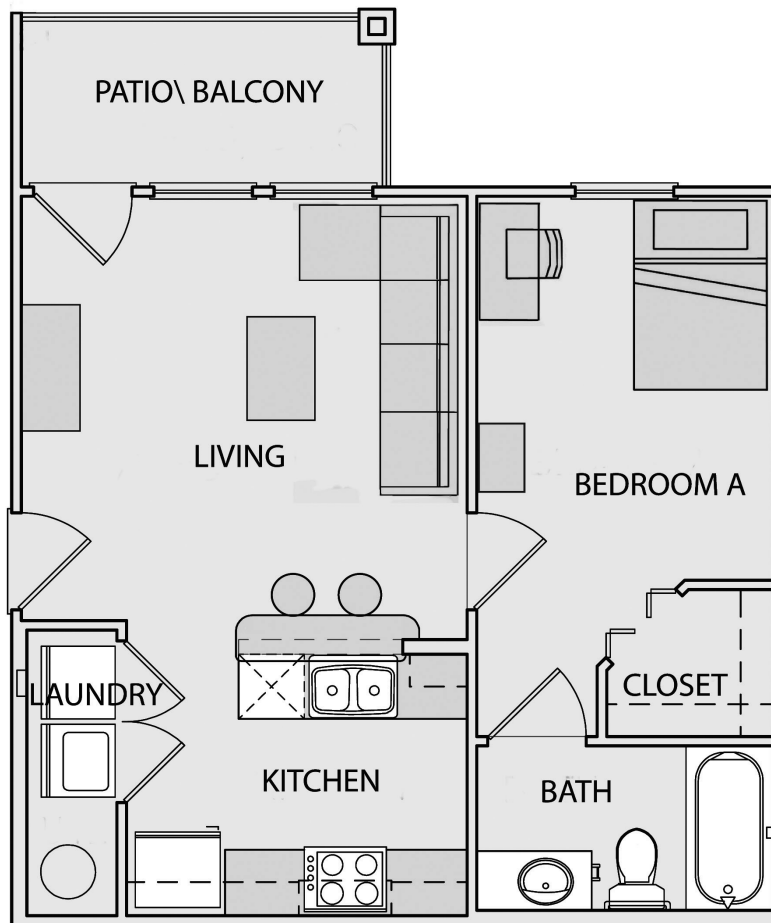

# Hill Country Place

Student Apartments

# A1

1 Bedroom

1 Bath

763 sq ft

210-640-2532  
livehillcountryplace.com