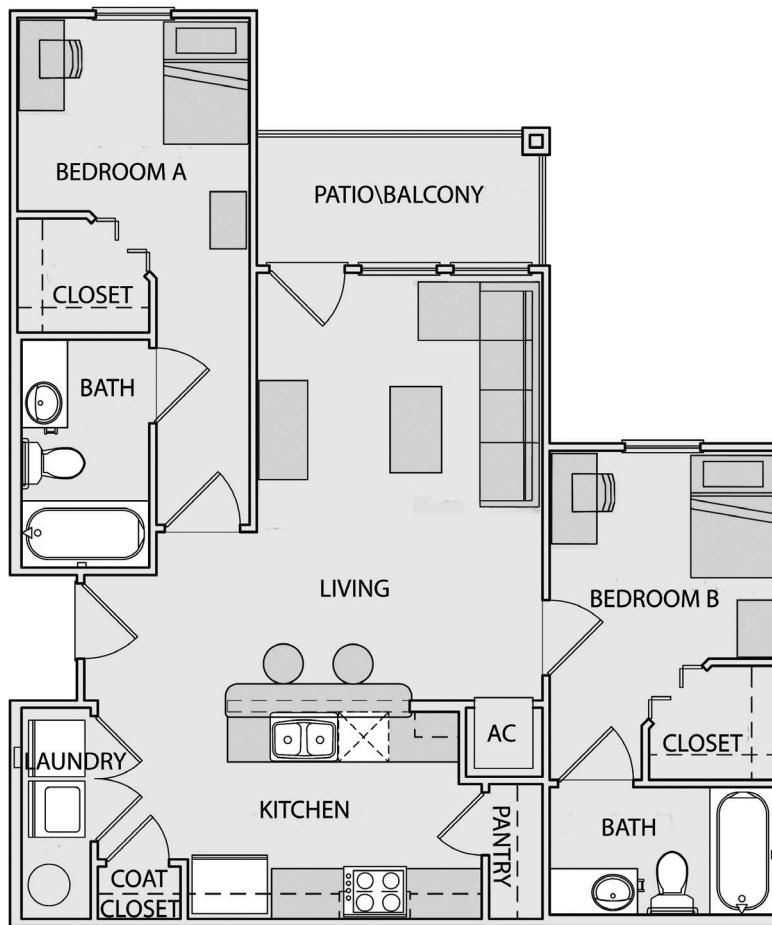

Hill Country Place

Student Apartments

B1

2 Bedroom

2 Bath

1,200 sq ft

210-640-2532
livehillcountryplace.com