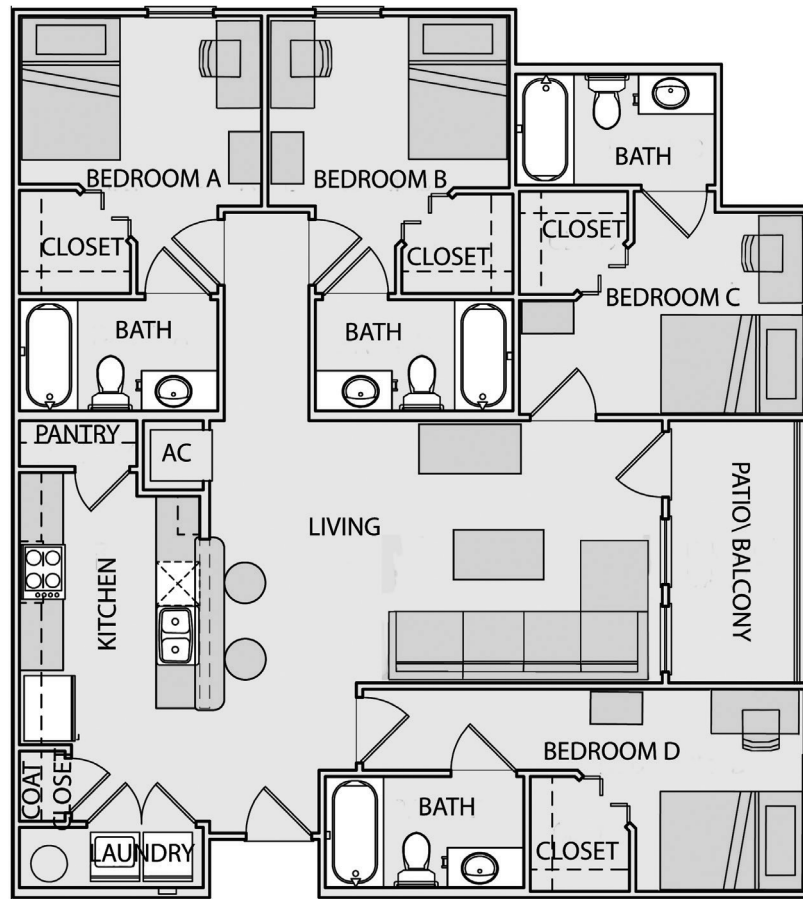

Hill Country Place

Student Apartments

D1

4 Bedroom

4 Bath

1,200 sq ft

210-640-2532
livehillcountryplace.com