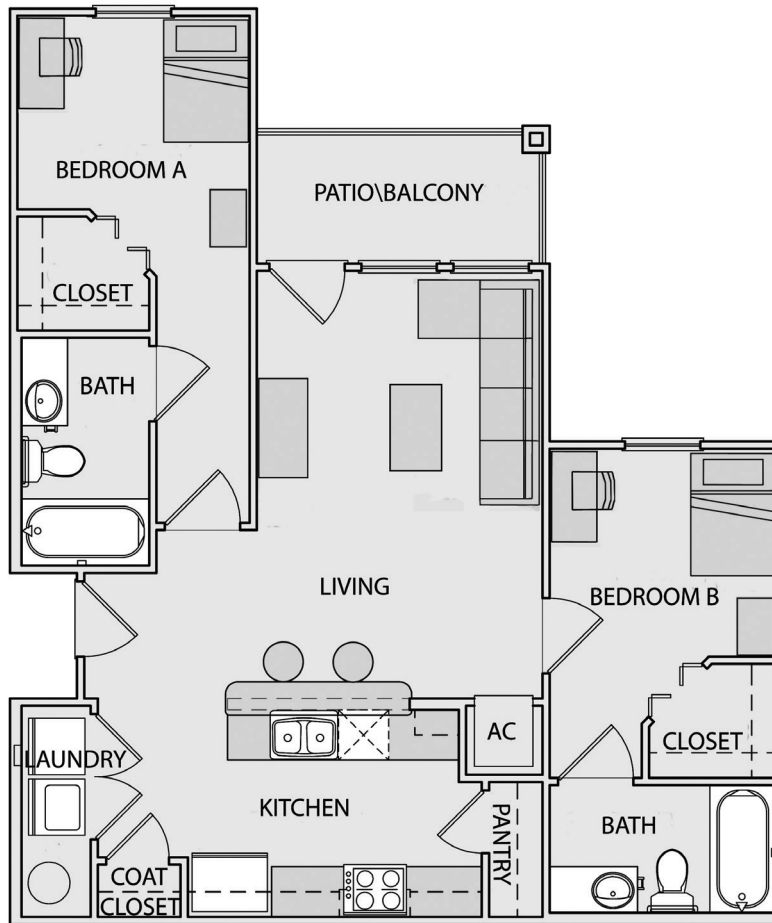

Hill Country Place

Student Apartments

B1

2 Bedroom

2 Bath

866 sq ft

210-640-2532
livehillcountryplace.com