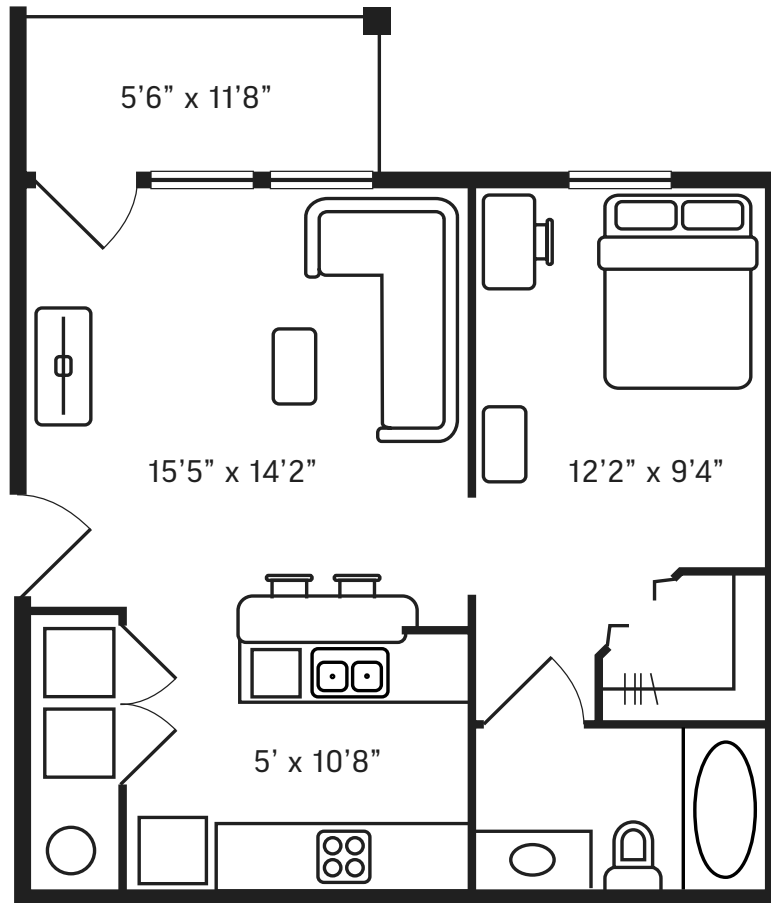

Hill Country Place

Student Apartments

A1

1 Bedroom

1 Bath

763 sq ft

210-640-2532
livehillcountryplace.com