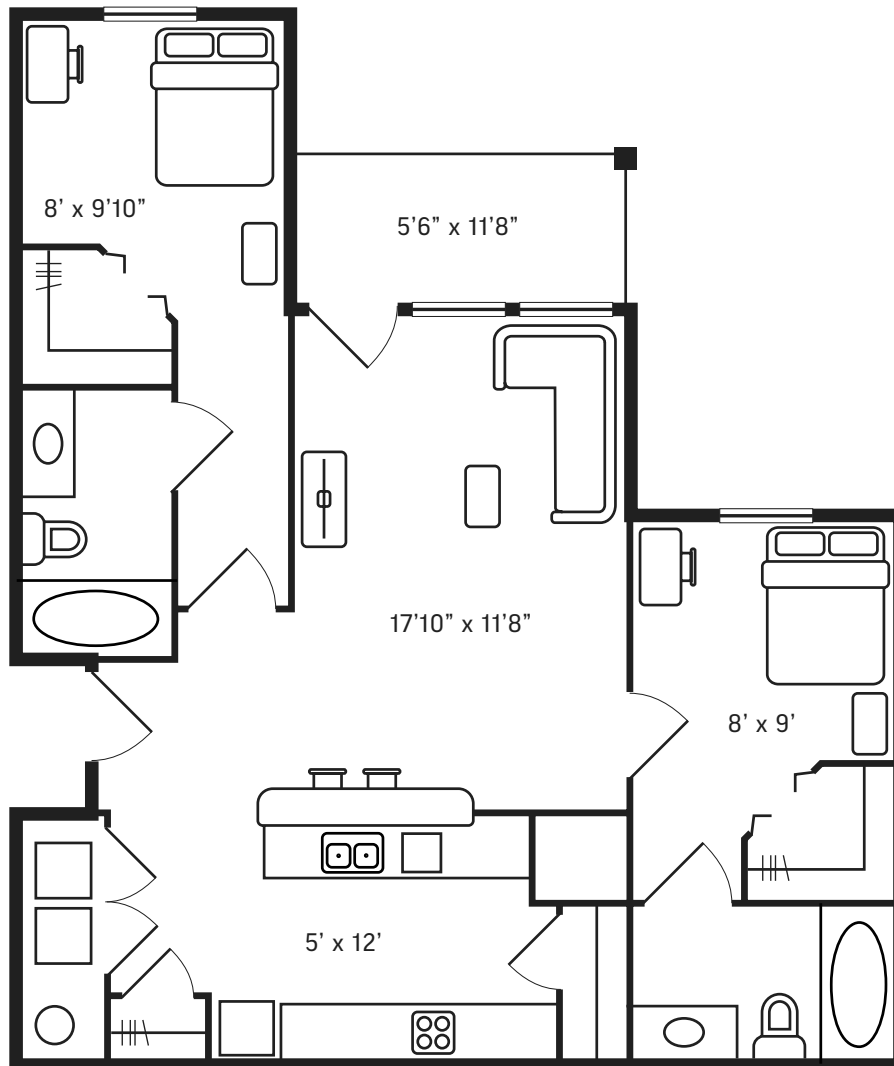

Hill Country Place

Student Apartments

B1

2 Bedroom

2 Bath

1,200 sq ft

210-640-2532
livehillcountryplace.com